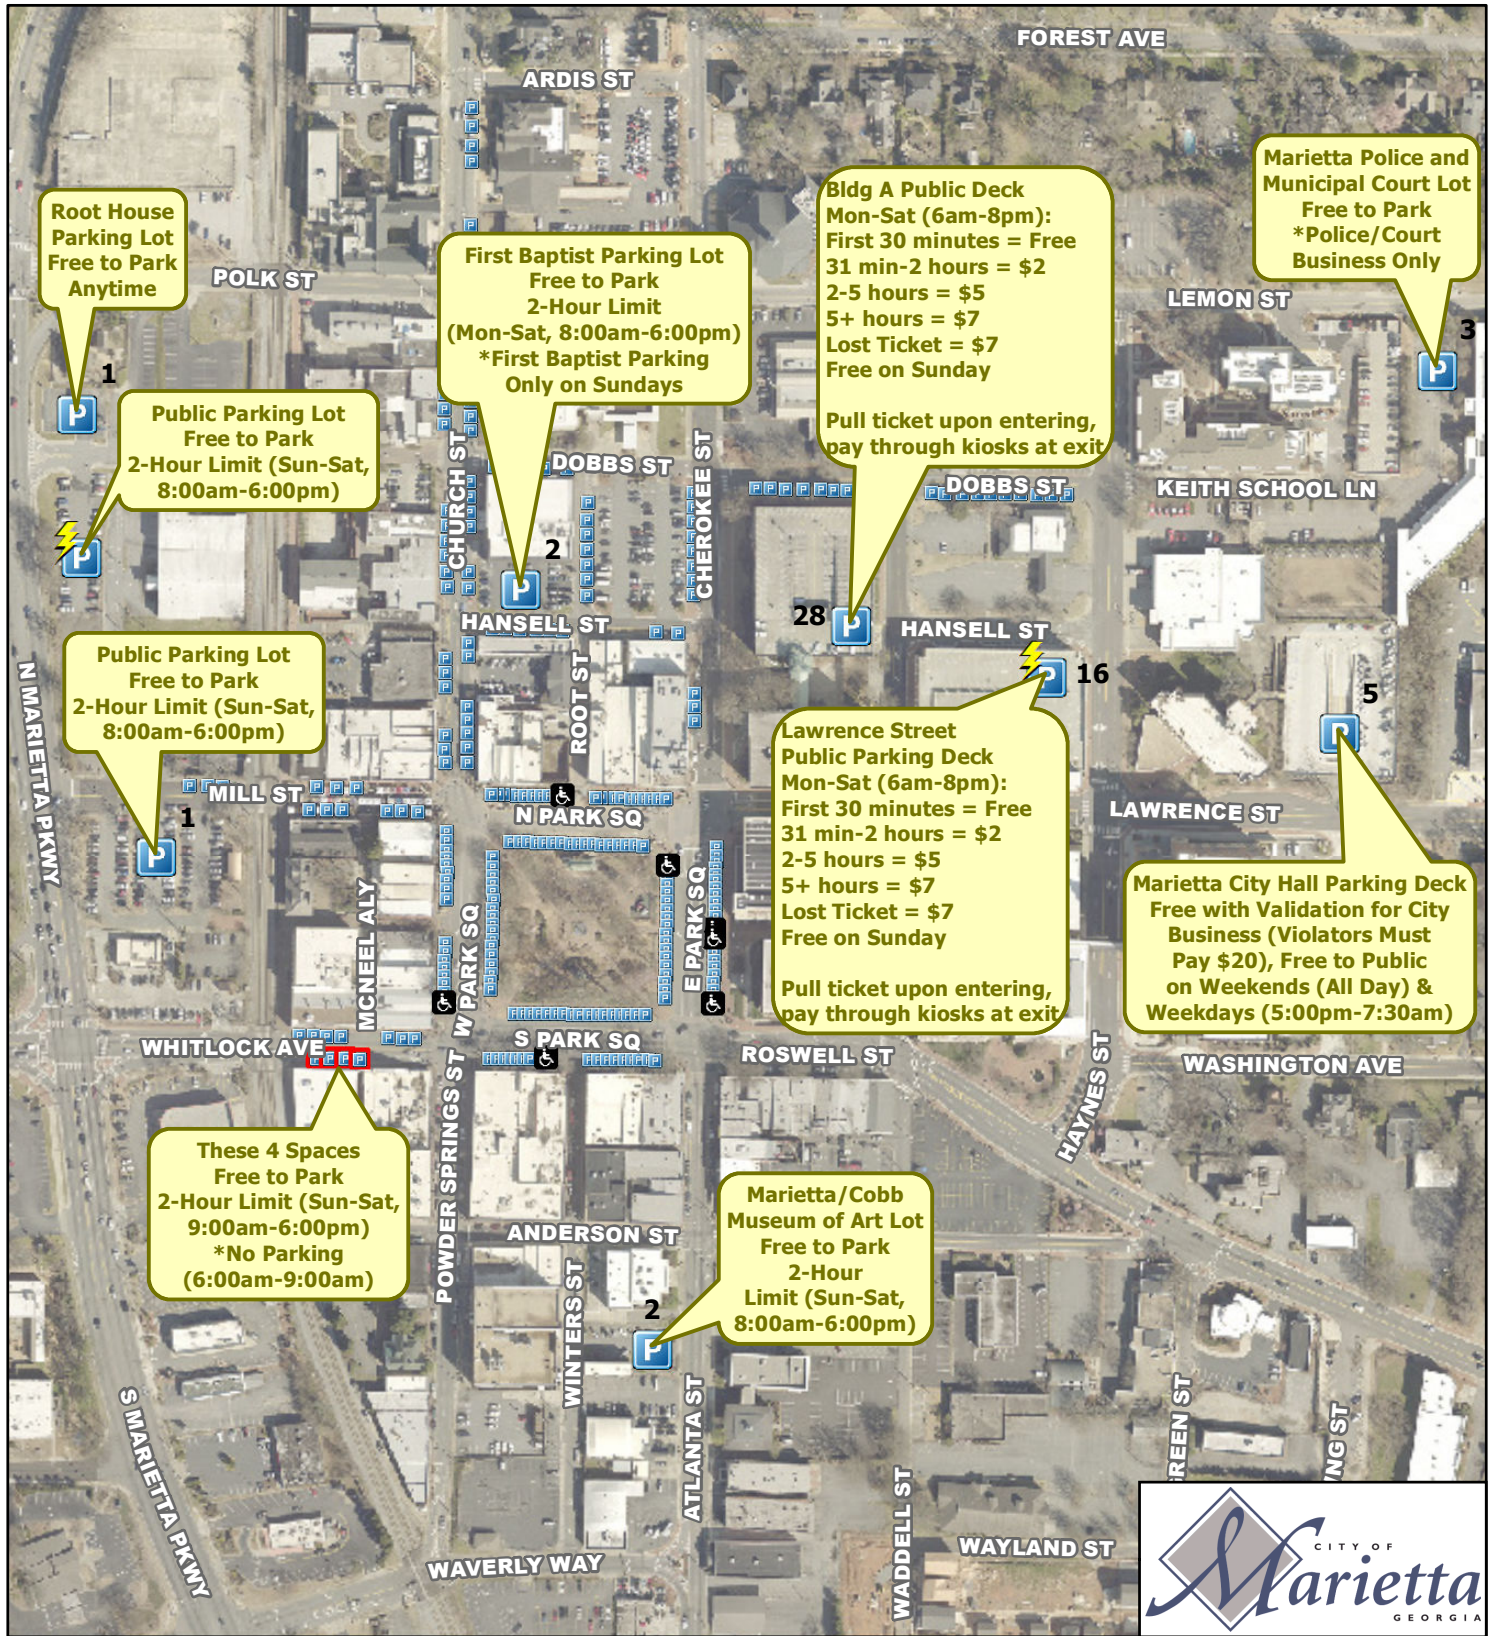

# Downtown Marietta Public Parking

Parking Garages & Lots (Labeled by # of Accessible Spaces)

EV Charging Station(s) Available

On-Street Spaces

On-Street Accessible Spaces

No On-Street Parking (6:00am-9:00am)