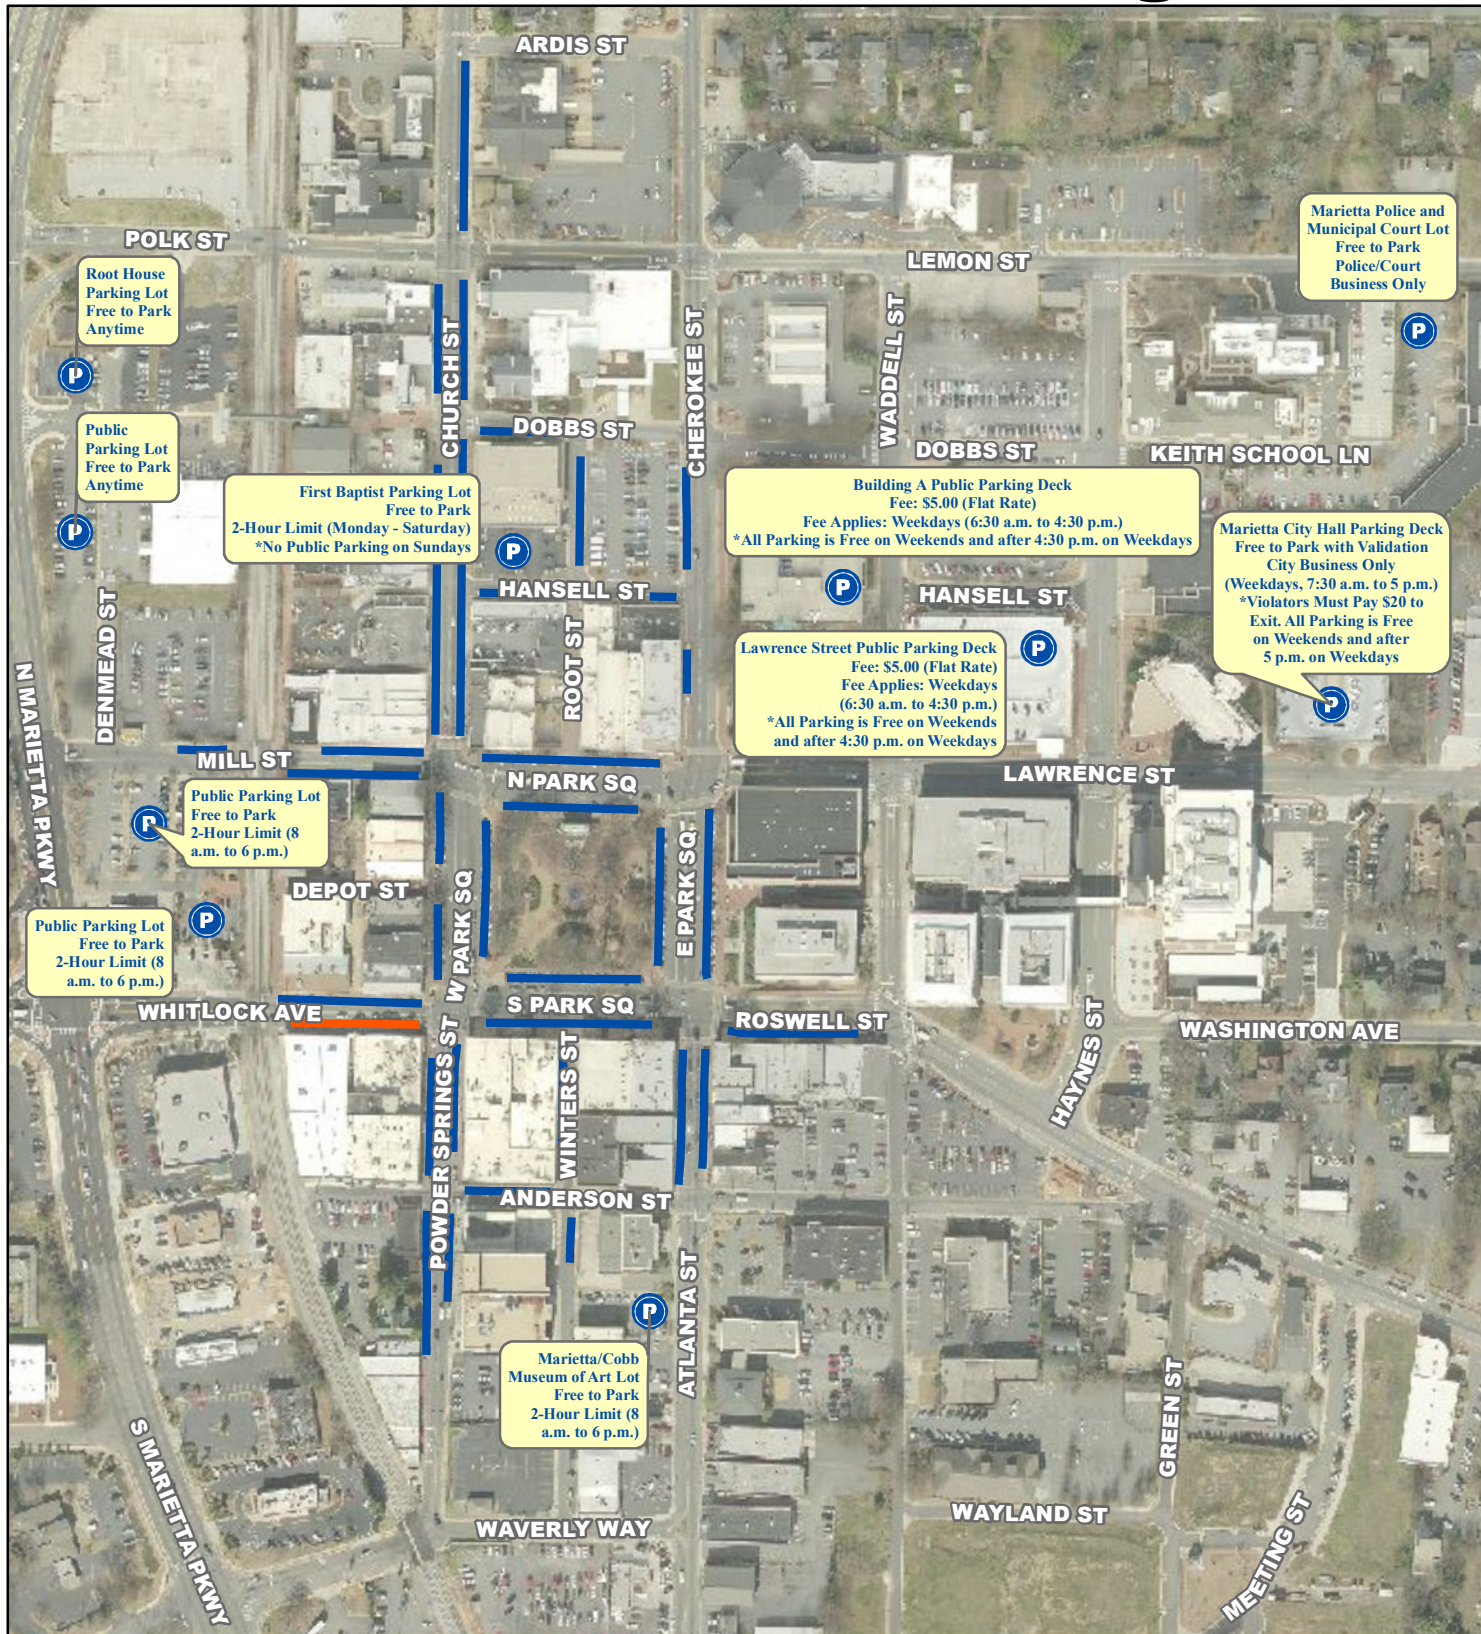

# Downtown Marietta Parking

Marietta Police and Municipal Court Lot  
Free to Park  
Police/Court Business Only

First Baptist Parking Lot  
Free to Park  
2-Hour Limit (Monday - Saturday)  
\*No Public Parking on Sundays

Building A Public Parking Deck  
Fee: \$5.00 (Flat Rate)  
Fee Applies: Weekdays (6:30 a.m. to 4:30 p.m.)  
\*All Parking is Free on Weekends and after 4:30 p.m. on Weekdays

Marietta City Hall Parking Deck  
Free to Park with Validation  
City Business Only  
(Weekdays, 7:30 a.m. to 5 p.m.)  
\*Violators Must Pay \$20 to Exit. All Parking is Free on Weekends and after 5 p.m. on Weekdays

Lawrence Street Public Parking Deck  
Fee: \$5.00 (Flat Rate)  
Fee Applies: Weekdays (6:30 a.m. to 4:30 p.m.)  
\*All Parking is Free on Weekends and after 4:30 p.m. on Weekdays

Public Parking Lot  
Free to Park  
2-Hour Limit (8 a.m. to 6 p.m.)

Public Parking Lot  
Free to Park  
2-Hour Limit (8 a.m. to 6 p.m.)

Marietta/Cobb Museum of Art Lot  
Free to Park  
2-Hour Limit (8 a.m. to 6 p.m.)

- Parking Lots
- 2-Hour Parking (8 am - 6 pm)
- No Parking (6am-9am) 2-Hour (9am-6pm)