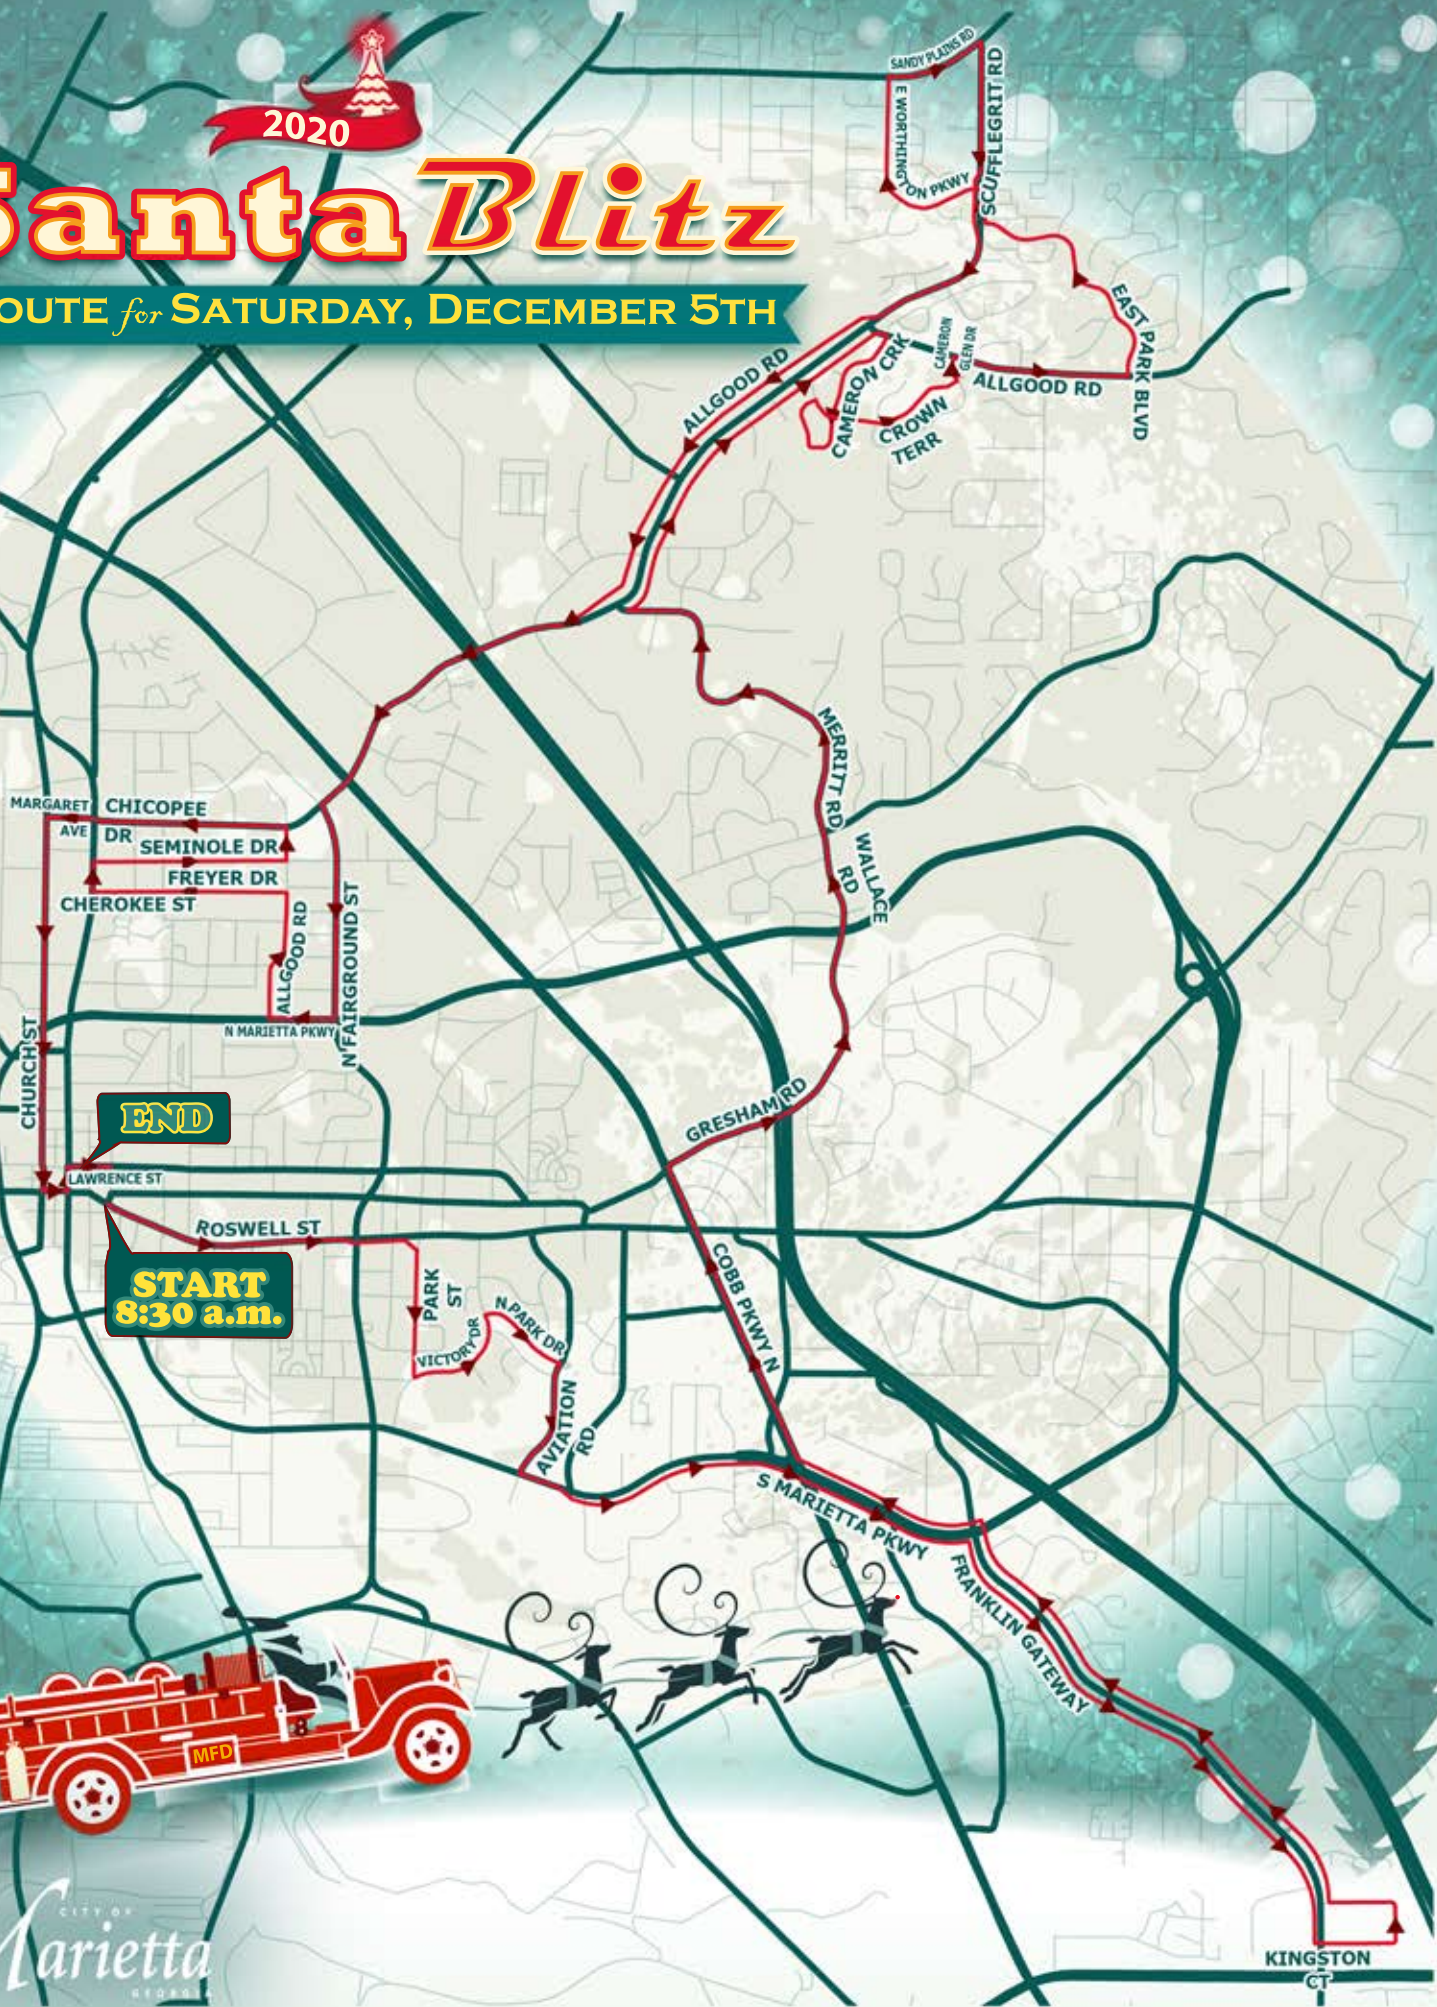

# Santa Blitz

ROUTE for SATURDAY, DECEMBER 5TH

END

START  
8:30 a.m.

CITY OF  
*Marietta*  
30063

KINGSTON  
CT

2020

# Santa *Blitz*

**ROUTE for SATURDAY, DECEMBER 5TH**

- **START Intersection of Roswell St. & Haynes St. (8:30 a.m.)**
- **LEFT Roswell St.**
- **RIGHT Park St.**
- **LEFT Victory Dr.**
- **RIGHT N Park Dr.**
- **RIGHT Aviation Rd. (8:35 a.m.)**
- **LEFT S Marietta Pkwy.**
- **RIGHT Franklin Gateway (8:40 a.m.)**
- **LEFT Kingston Ct. (8:50 a.m.)**
- **RIGHT Franklin Gateway**
- **LEFT South Marietta Pkwy. (8:58 a.m.)**
- **RIGHT Cobb Pkwy.**
- **RIGHT Gresham Rd. continue on Wallace Rd. and Merritt Rd.**
- **RIGHT Allgood Rd. NE continue RIGHT to stay on Allgood Rd. NE (9:10 a.m.)**
- **RIGHT Cameron Creek**
- **RIGHT Crown Terrace**
- **LEFT Cameron Glen Dr.**
- **RIGHT Allgood Rd. NE**
- **LEFT E Park Blvd. (9:22 a.m.)**
- **RIGHT Scufflegrit Rd.**
- **LEFT E Worthington Pkwy. NE**
- **RIGHT Sandy Plains Rd.**
- **RIGHT Scufflegrit Rd. continue on Allgood Rd. NE**
- **LEFT Fairground St. NE (9:40 a.m.)**
- **RIGHT North Marietta Pkwy.**
- **RIGHT Allgood Rd.**
- **LEFT Freyer Dr. (9:45 a.m.)**
- **RIGHT Cherokee St.**
- **RIGHT Seminole Dr.**
- **LEFT Allgood Rd.**
- **LEFT Chicopee Dr. continue on Margaret Ave. (9:50 a.m.)**
- **LEFT Church St.**
- **LEFT South Park Sq.**
- **LEFT East Park Dr.**
- **END North Park Sq.**

*\*Travel times are approximate. We recommend being ready to see Santa 20 minutes prior to posted times and also following the City of Marietta's Facebook page for live tracking.*

CITY OF  
*Marietta*  
GEORGIA