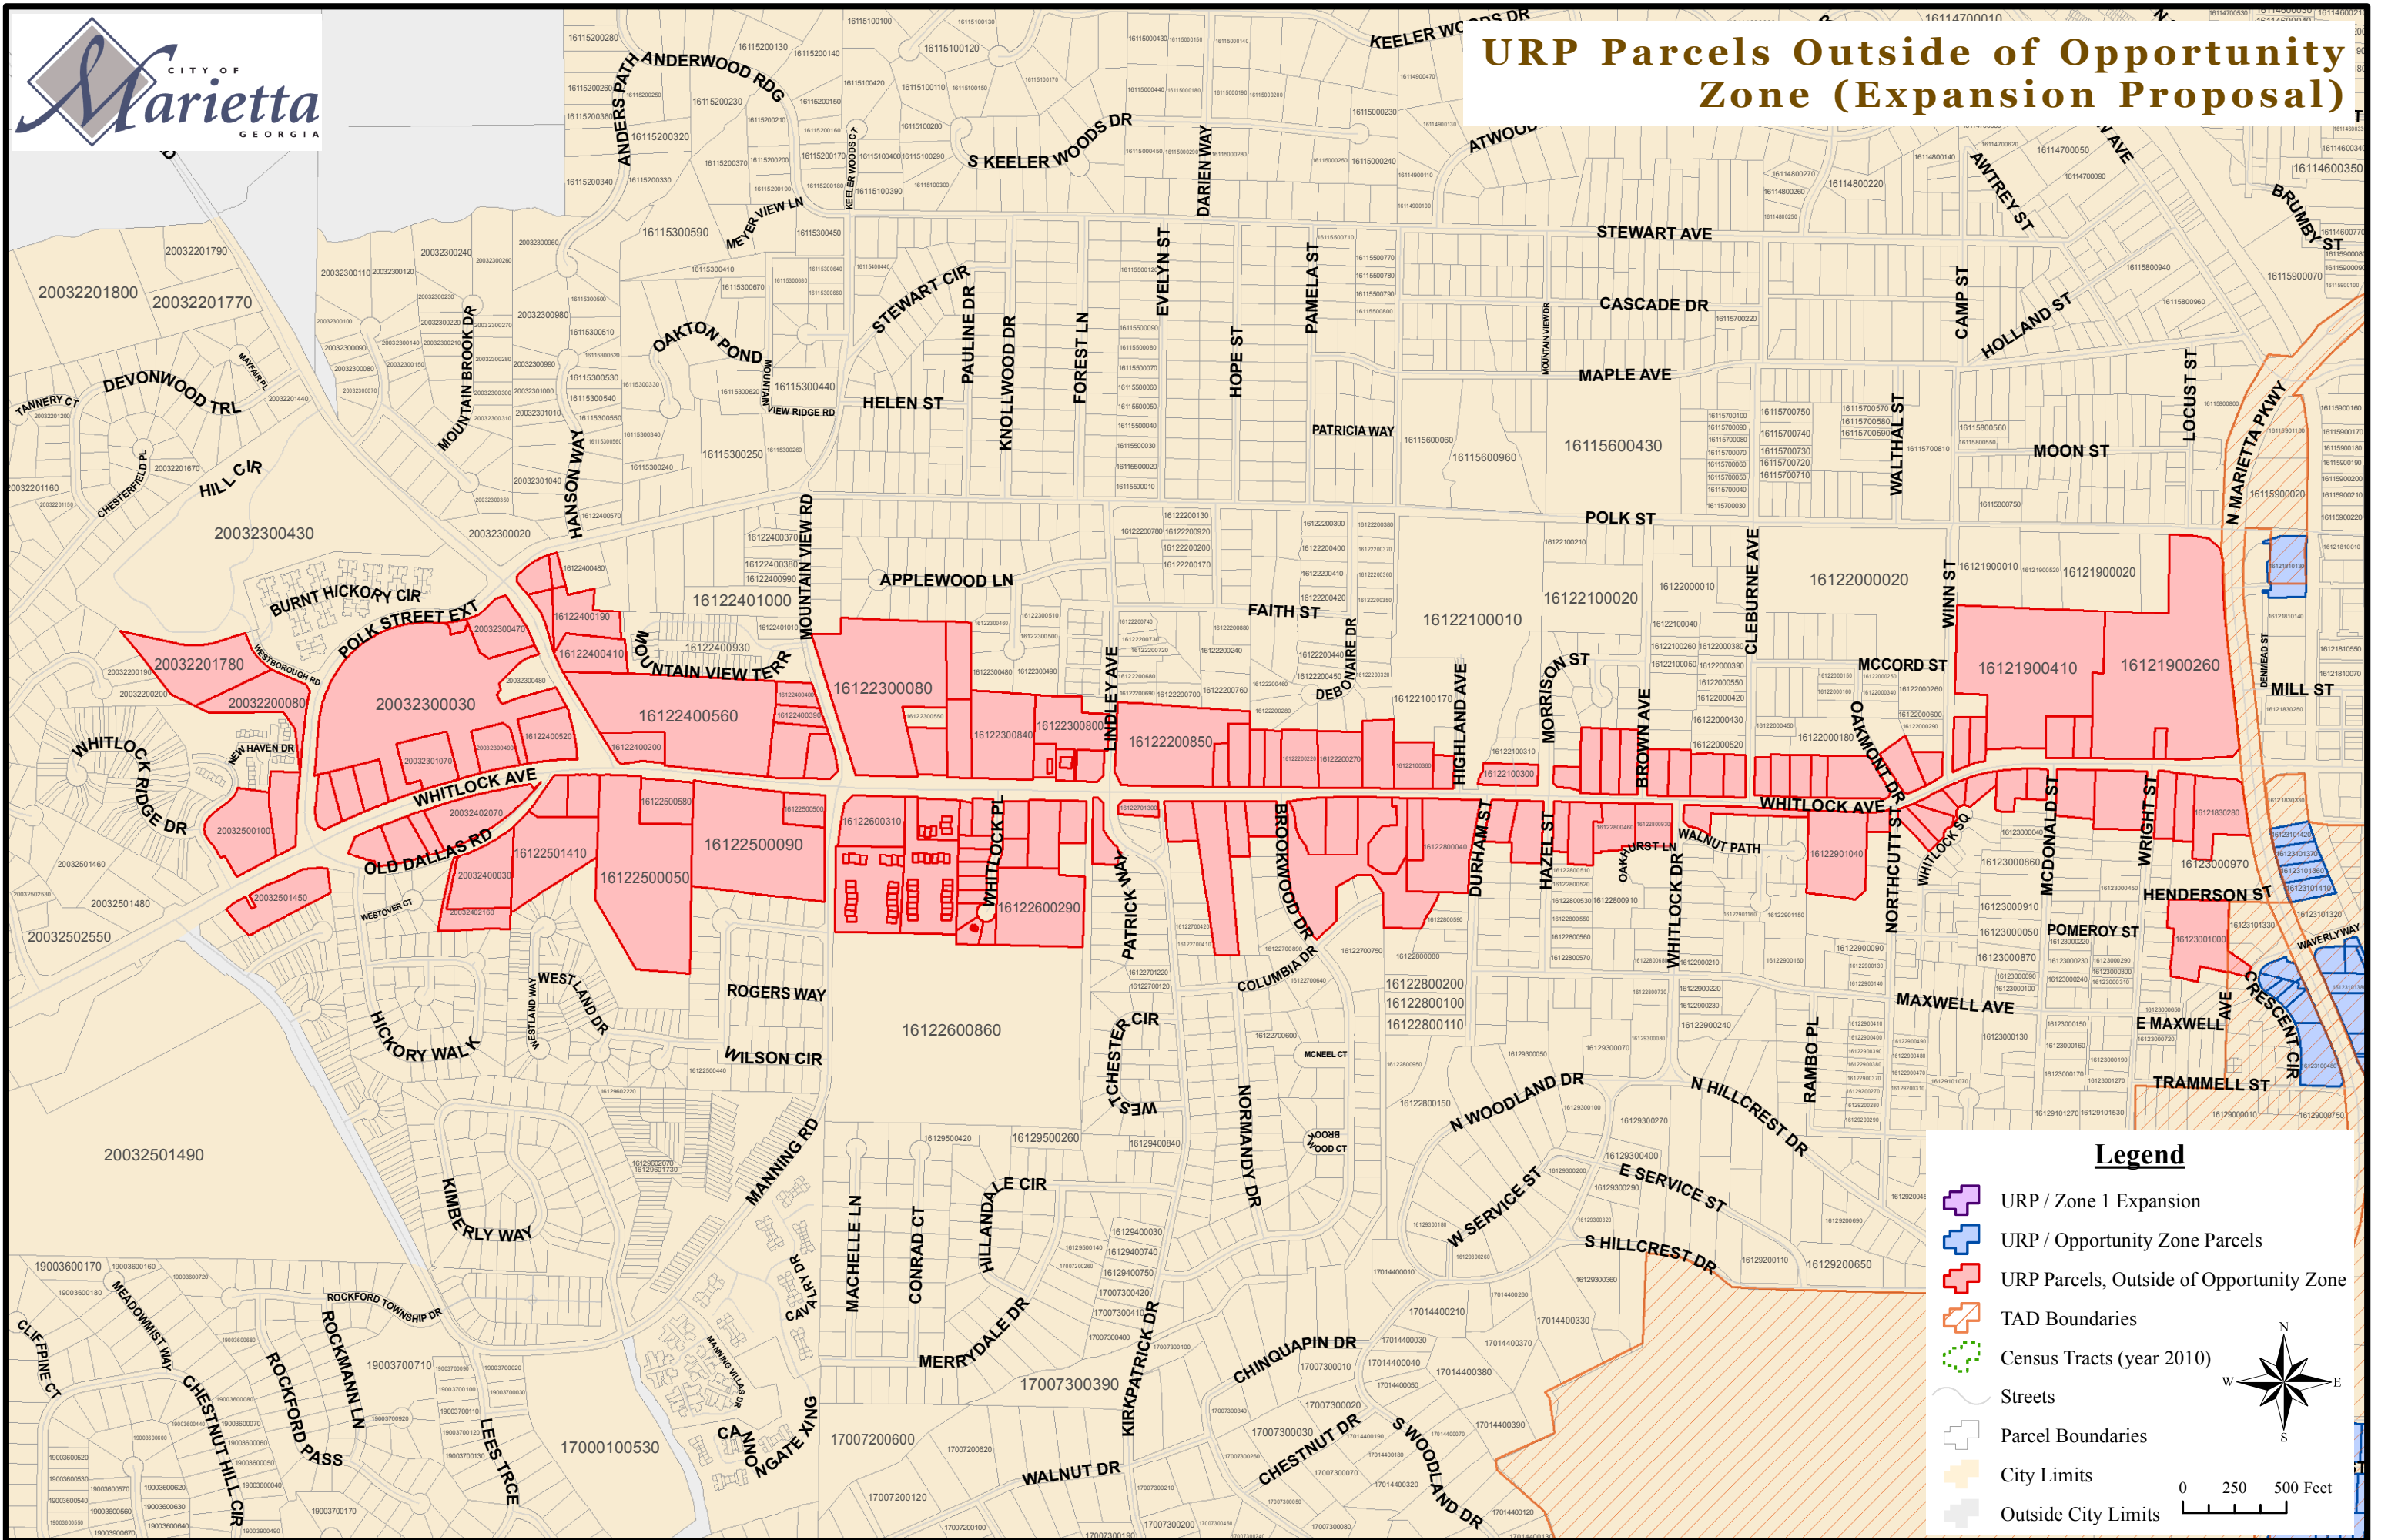

URP Parcels Outside of Opportunity Zone (Expansion Proposal)

Legend

- URP / Zone 1 Expansion
- URP / Opportunity Zone Parcels
- URP Parcels, Outside of Opportunity Zone
- TAD Boundaries
- Census Tracts (year 2010)
- Streets
- Parcel Boundaries
- City Limits
- Outside City Limits

0 250 500 Feet