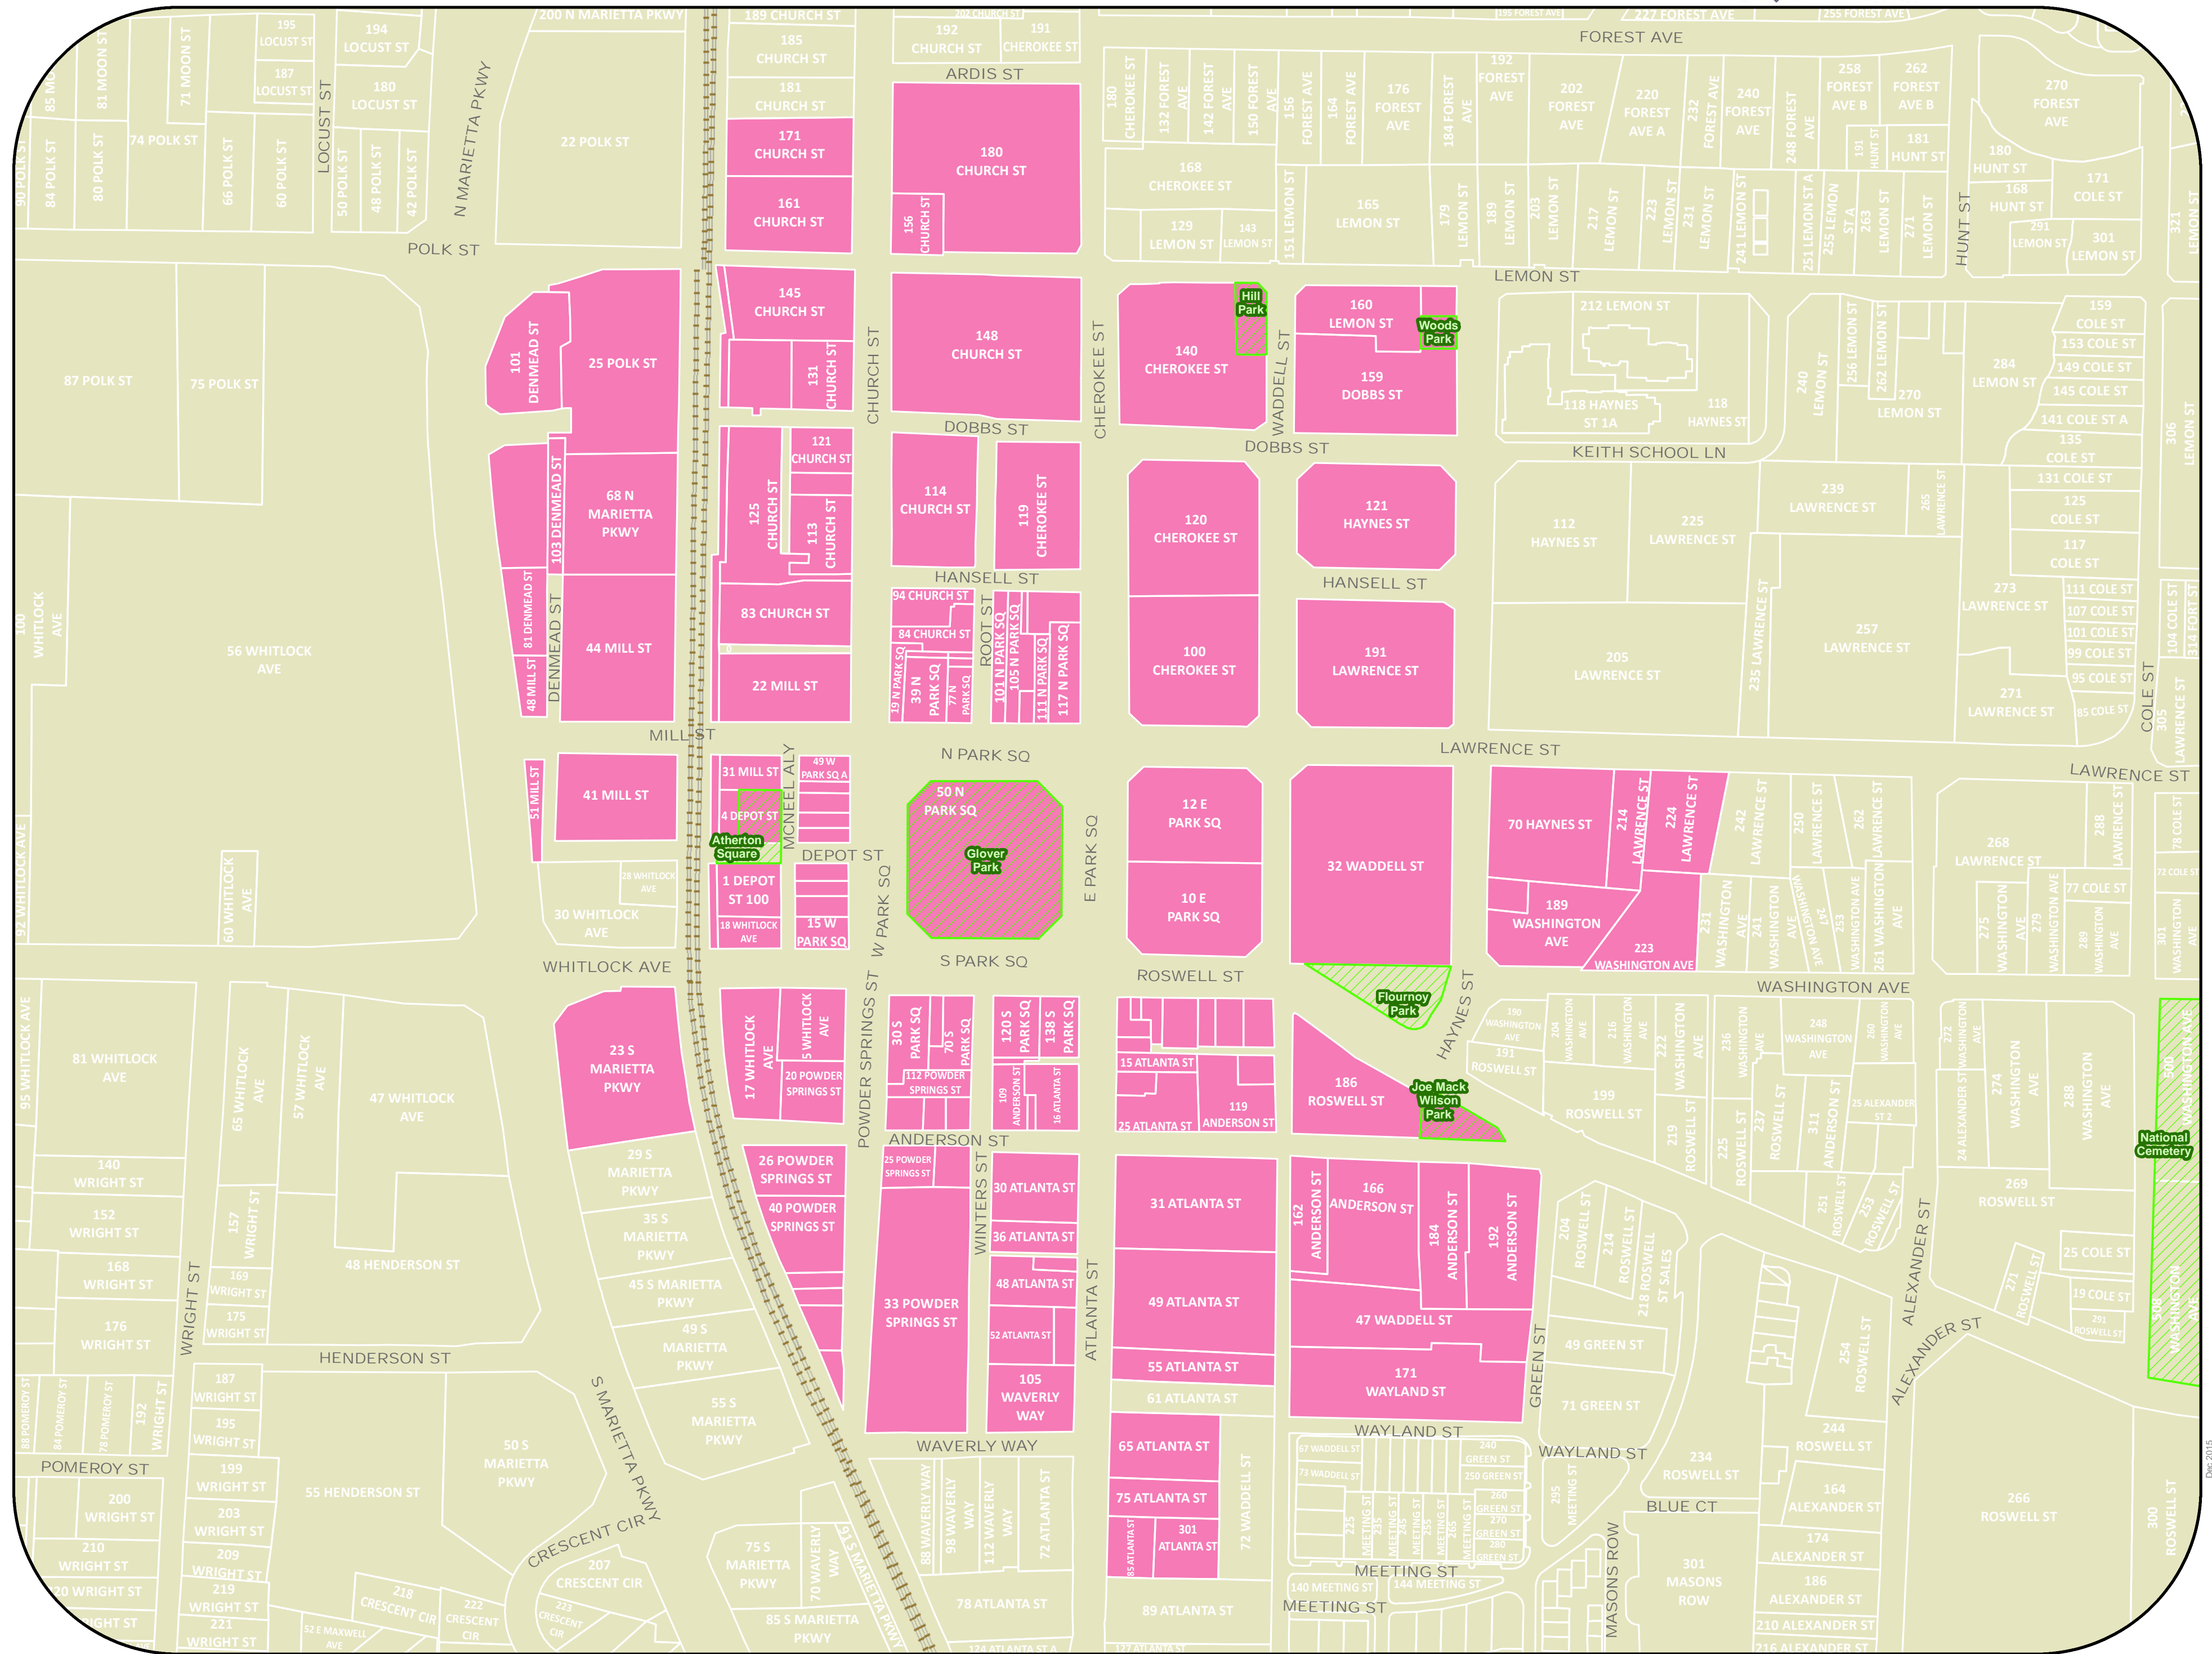

Marietta's Central Business District (CBD)

■ CBD
 Parcels
 — Edge of Pavement

0

500

1,000 Feet