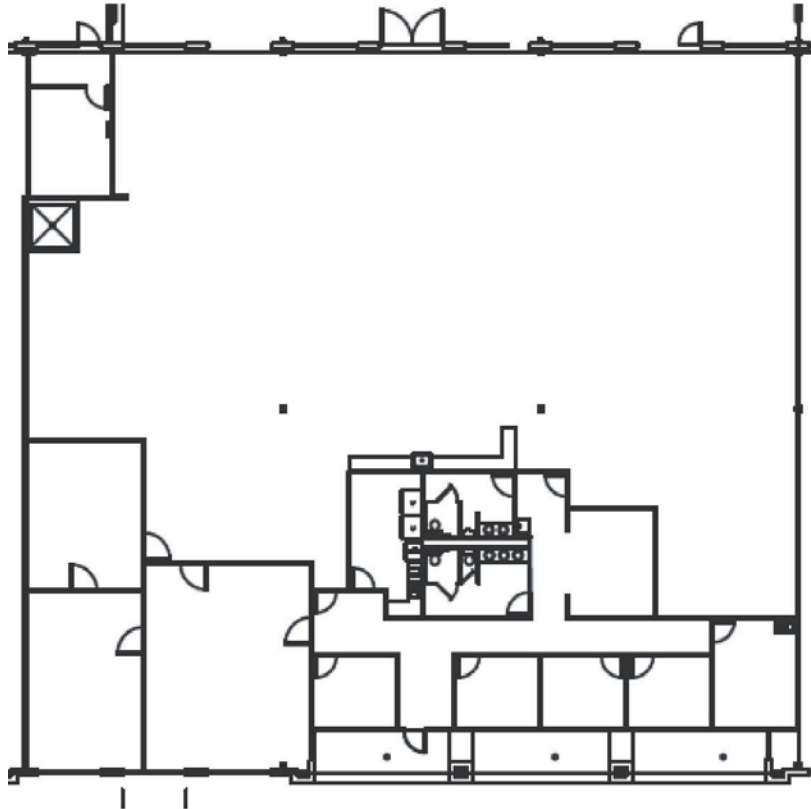

Partnership. Performance.

For Additional Information,
Please Contact:

TOM CROWE
Principal
770.916.6160
Tom.Crowe@avisonyoung.com