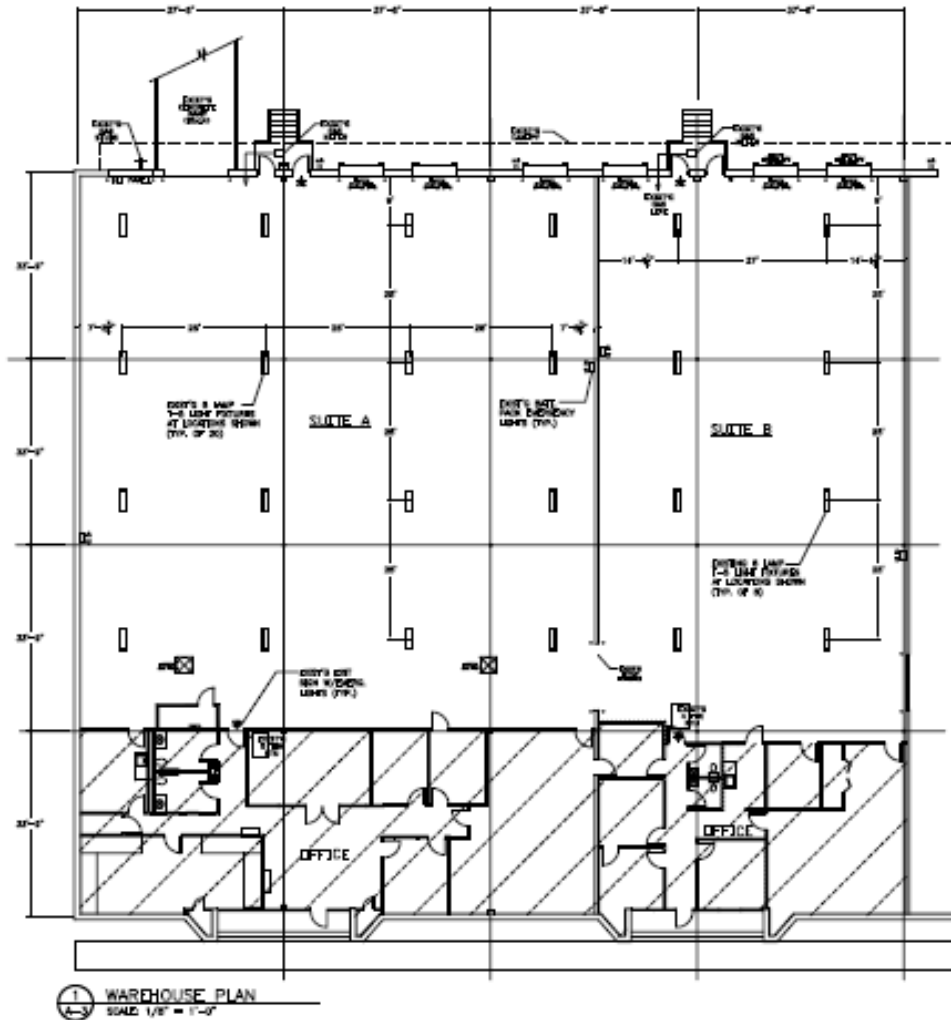

Partnership. Performance.

For Additional Information,
Please Contact:

TOM CROWE
Principal
770.916.6160
Tom.Crowe@avisonyoung.com