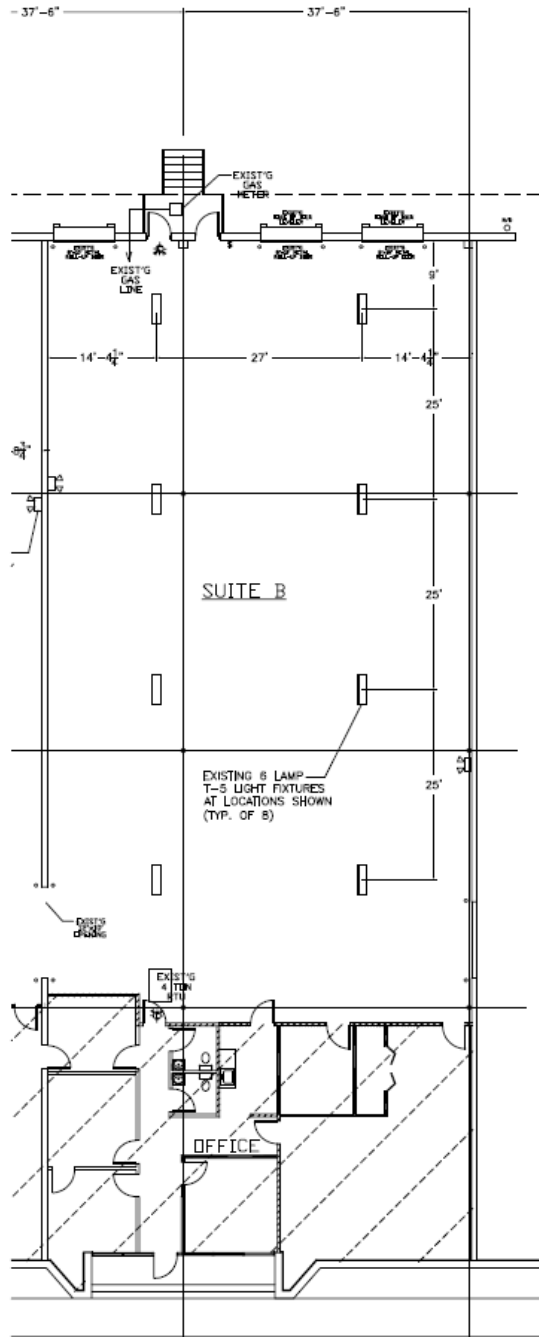

Partnership. Performance.

For Additional Information,
Please Contact:

TOM CROWE
Principal
770.916.6160
Tom.Crowe@avisonyoung.com