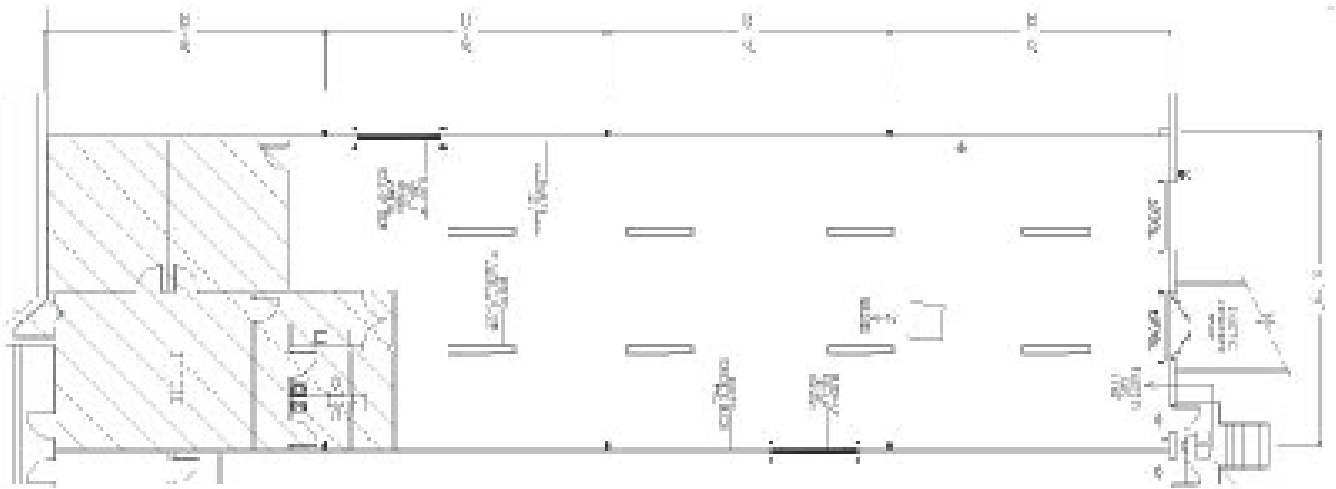

Partnership. Performance.

For Additional Information,
Please Contact:

TOM CROWE
Principal
770.916.6160
Tom.Crowe@avisonyoung.com