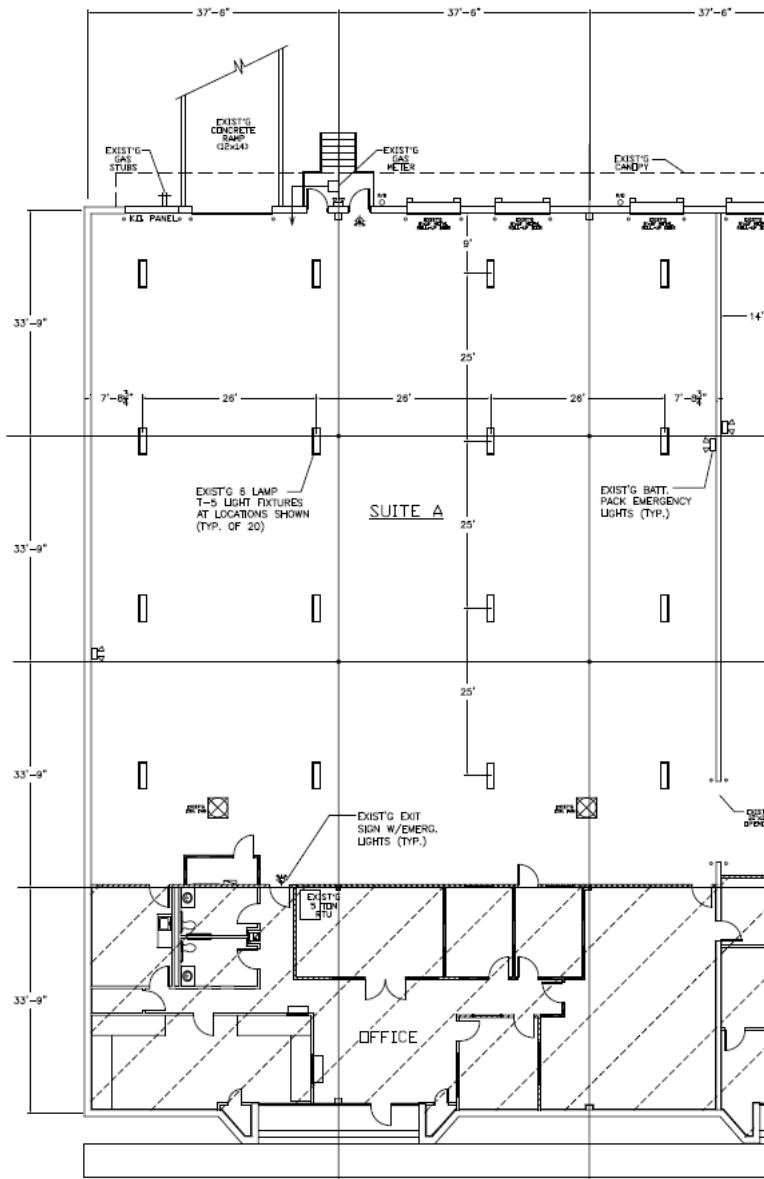

Partnership. Performance.

For Additional Information,
Please Contact:

TOM CROWE
Principal
770.916.6160
Tom.Crowe@avisonyoung.com