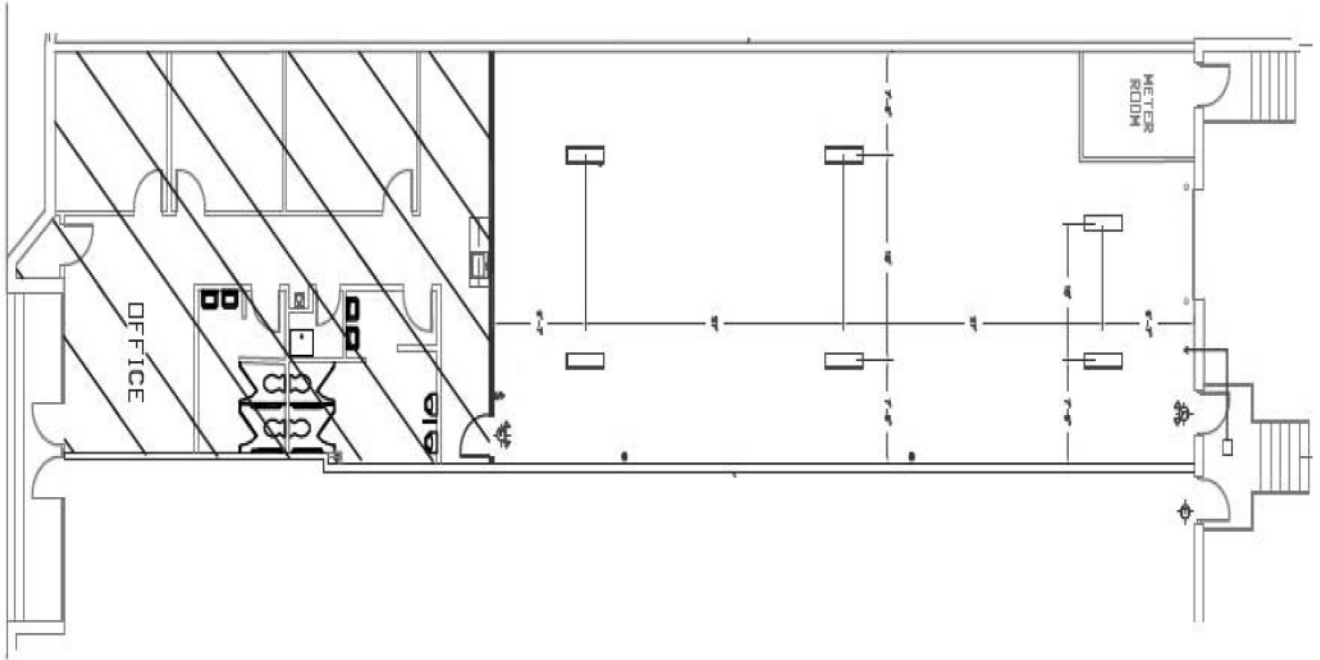

Partnership. Performance.

For Additional Information,
Please Contact:

TOM CROWE
Principal
770.916.6160
Tom.Crowe@avisonyoung.com