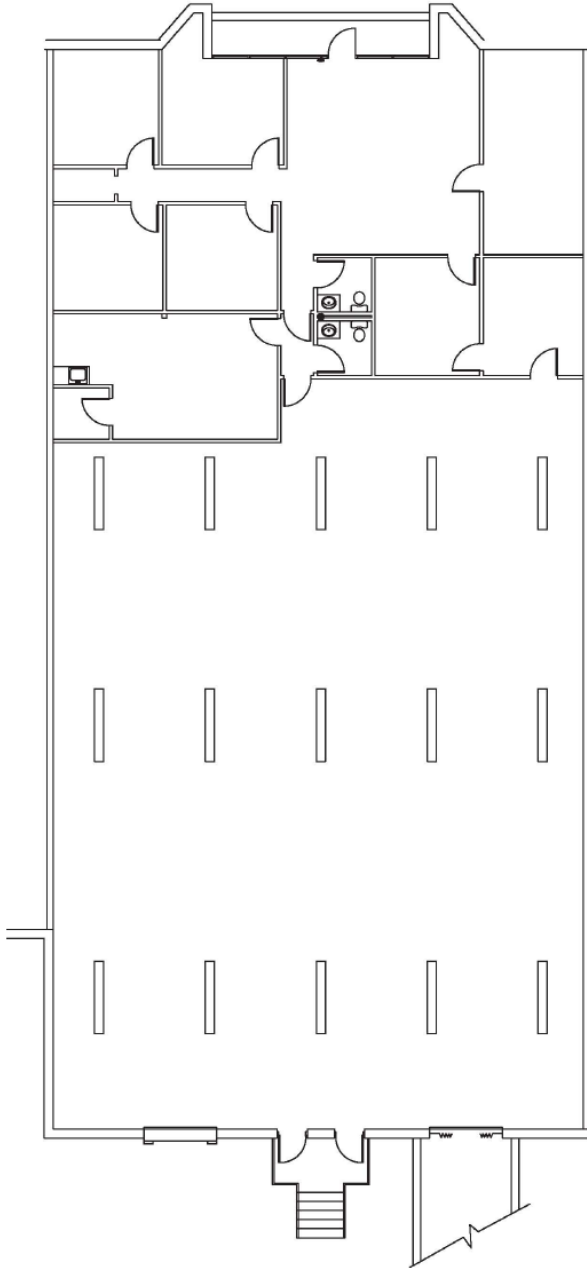

Partnership. Performance.

For Additional Information,
Please Contact:

TOM CROWE
Principal
770.916.6160
Tom.Crowe@avisonyoung.com