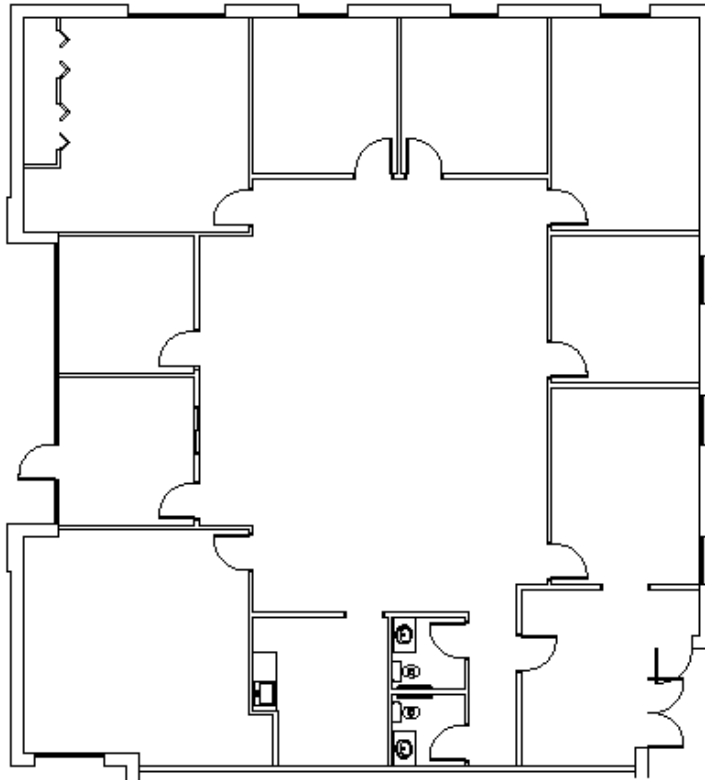

Partnership. Performance.

For Additional Information,
Please Contact:

TOM CROWE
Principal
770.916.6160
Tom.Crowe@avisonyoung.com