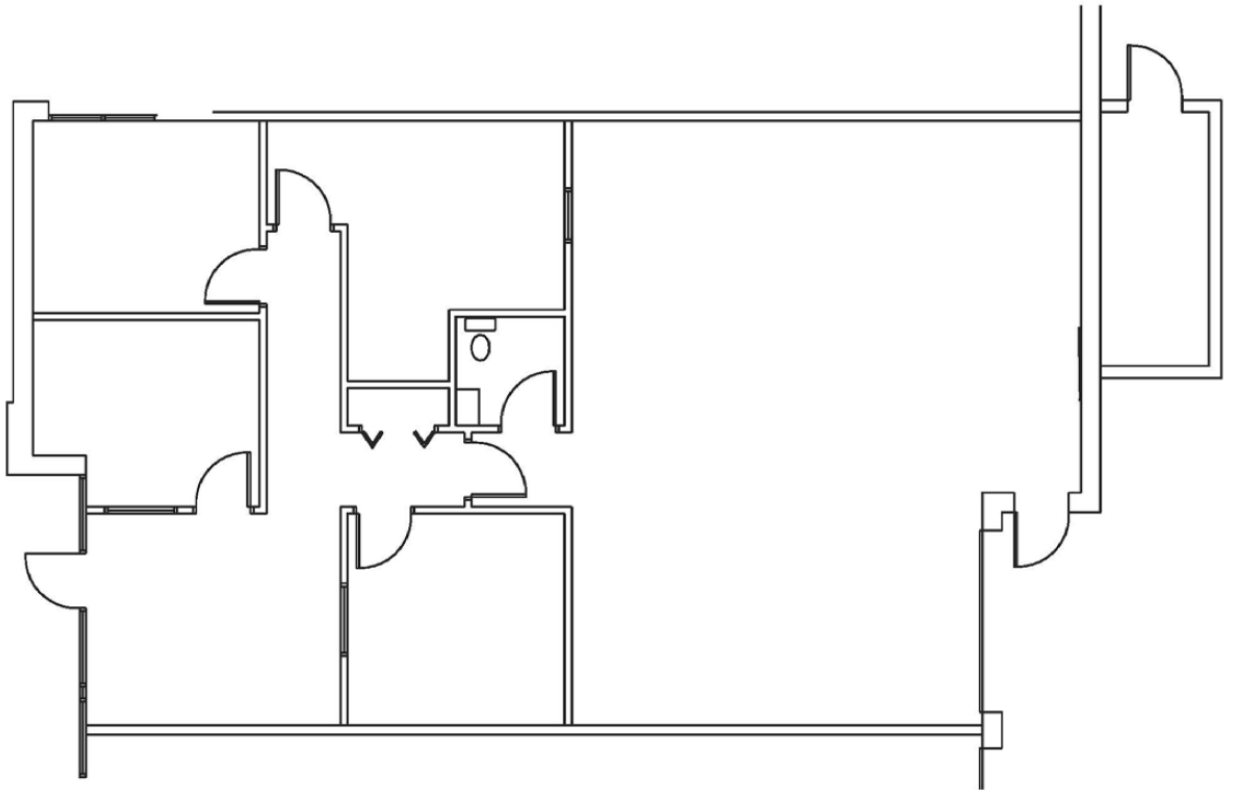

Intelligent
Real Estate
Solutions

FOR LEASE
3002 Kingston Court
Suite C
Marietta, GA

Partnership. Performance.

For Additional Information,
Please Contact:

TOM CROWE
Principal
770.916.6160
Tom.Crowe@avisonyoung.com