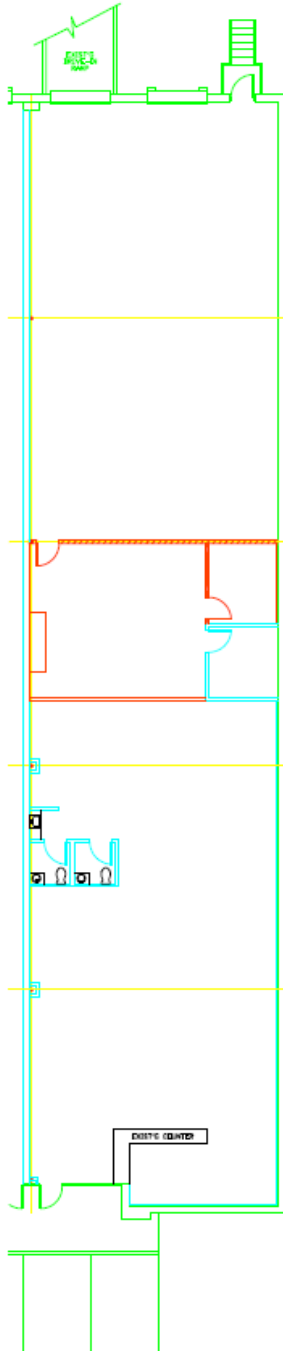

Partnership. Performance.

For Additional Information,
Please Contact:

TOM CROWE
Principal
770.916.6160
Tom.Crowe@avisonyoung.com