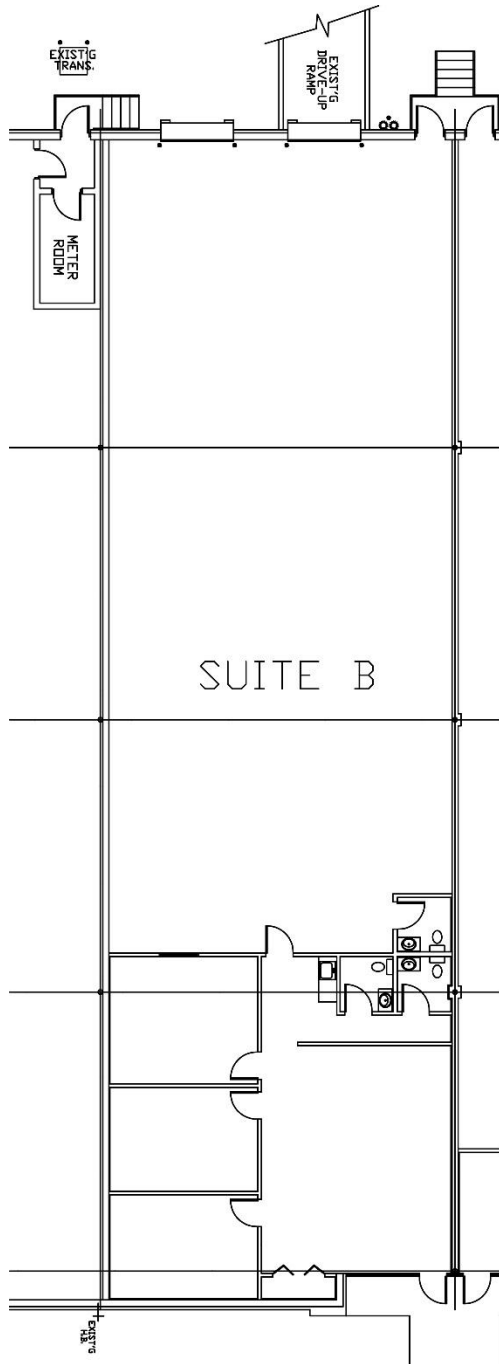

Partnership. Performance.

For Additional Information,
Please Contact:

TOM CROWE
Principal
770.916.6160
Tom.Crowe@avisonyoung.com